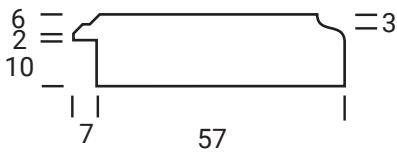

PRESTON

Platinum Series

Frame Only Door

Door

Min H = 158mm Min W = 158mm

Tall Door

Tall Door

Lattice Door

4, 6, 8 or 10 lites

Edge Profile

Max door H = 2400mm
 Min H with rail = 500mm
 Compulsory rail over 1550mm

Glass Door Profile

Drawer Bank

Min H = 102mm

Individual Drawers

Min H = 158mm